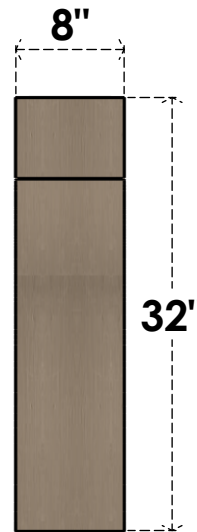

ITEM NUMBER: CORU08X32X32STORCPR

8"W X 32"D X 32"H SERIES 1 THIN STOCKPORT ROUGH CEDAR TIMBERTHANE
FAUX WOOD CORBEL, PRIMED

SIDE PROFILE

FRONT PROFILE

ISOMETRIC

EKENA MILLWORK
2300 WEST MAIN ST.
CLARKSVILLE, TX 75426
TOLL FREE: 866-607-0453
WWW.EKENAMILLWORK.COM

NOTES

1. INSTALLATION TO BE COMPLETED IN ACCORDANCE WITH MANUFACTURER'S SPECIFICATIONS.
2. DRAWING MAY NOT BE TO SCALE
3. THIS DRAWING IS INTENDED FOR DESIGN AND PLANNING PURPOSES ONLY.
4. ALL INFORMATION CONTAINED HEREIN WAS CURRENT AT THE TIME OF DEVELOPMENT BUT MUST BE REVIEWED AND APPROVED BY THE PRODUCT MANUFACTURER TO BE CONSIDERED ACCURATE.
5. TIMBERTHANE ARCHITECTURAL PRODUCTS ARE MADE FROM HIGH DENSITY URETHANE AND COME FACTORY PRIMED