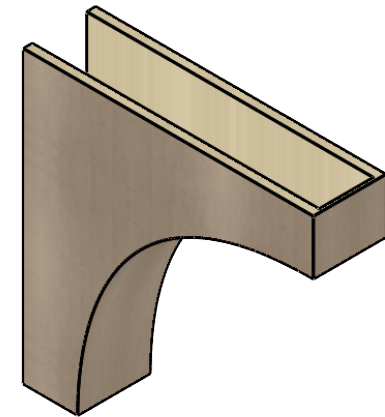

ITEM NUMBER: CORU08X32X32STORCPR

8"W X 32"D X 32"H SERIES 1 THIN STOCKPORT ROUGH CEDAR TIMBERTHANE
FAUX WOOD CORBEL, PRIMED

SIDE PROFILE

FRONT PROFILE

ISOMETRIC

EKENA MILLWORK
2300 WEST MAIN ST.
CLARKSVILLE, TX 75426
TOLL FREE: 866-607-0453
WWW.EKENAMILLWORK.COM