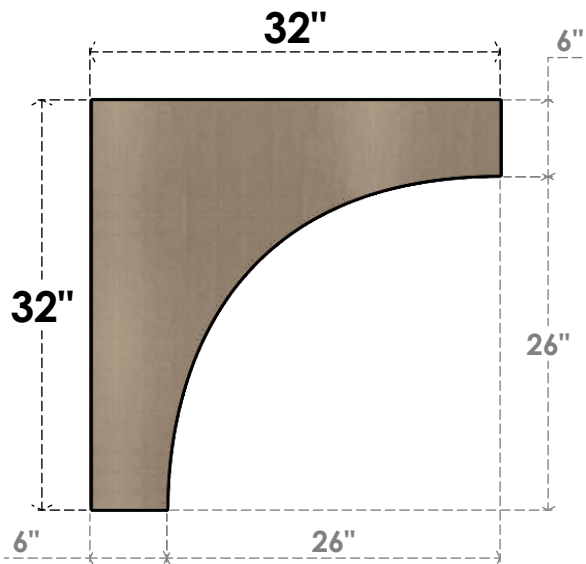

ITEM NUMBER: CORU08X32X32STORCPR

8"W X 32"D X 32"H SERIES 1 THIN STOCKPORT ROUGH CEDAR TIMBERTHANE
FAUX WOOD CORBEL, PRIMED

SIDE PROFILE

FRONT PROFILE

ISOMETRIC

EKENA MILLWORK
2300 WEST MAIN ST.
CLARKSVILLE, TX 75426
TOLL FREE: 866-607-0453
WWW.EKENAMILLWORK.COM

NOTES

1. INSTALLATION TO BE COMPLETED IN ACCORDANCE WITH MANUFACTURER'S SPECIFICATIONS.
2. DRAWING MAY NOT BE TO SCALE
3. THIS DRAWING IS INTENDED FOR DESIGN AND PLANNING PURPOSES ONLY.
4. ALL INFORMATION CONTAINED HEREIN WAS CURRENT AT THE TIME OF DEVELOPMENT BUT MUST BE REVIEWED AND APPROVED BY THE PRODUCT MANUFACTURER TO BE CONSIDERED ACCURATE.
5. TIMBERTHANE ARCHITECTURAL PRODUCTS ARE MADE FROM HIGH DENSITY URETHANE AND COME FACTORY PRIMED